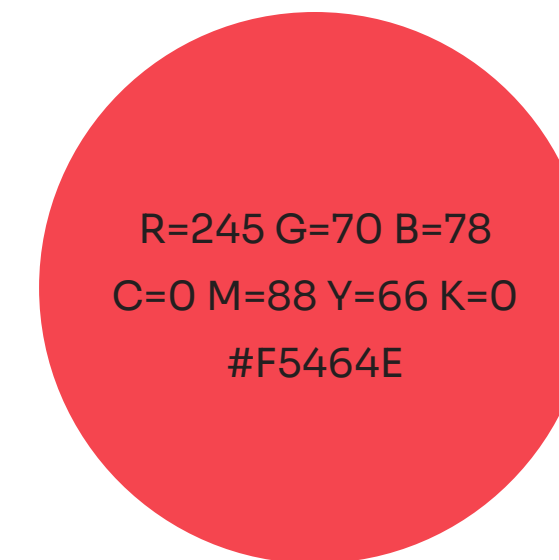

Colors

The identity uses multiple colors, but only uses one at a time (in combination with the secondary colors).

Make sure to use the right color codes as shown here.

Primary brand colors